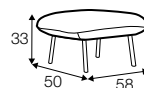

Penny

SITS

Penny

UPHOLSTERY

COMFORTS

COVERS

armchair

footstool 58x50

footstool 58x47

extra dimensions

depth of seat

depth of seat
without cushion

accessories

armrest cover and headrest cover

legs

no. 154B
wood