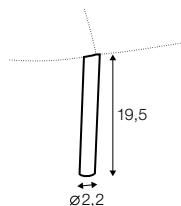

no. 160D
metal painted
black, grey
or brass gold
back: armchair