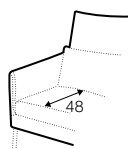

Penny

SITS

Penny

UPHOLSTERY

COMFORTS

COVERS

armchair

footstool 58x50

footstool 58x47

extra dimensions

depth of seat

depth of seat
without cushion

accessories

armrest cover and headrest cover

legs

no. 154B
wood