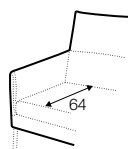

Penny

SITS

Penny

UPHOLSTERY

COMFORTS

COVERS

armchair

footstool 58x50

footstool 58x47

extra dimensions

depth of seat

depth of seat
without cushion

accessories

armrest cover and headrest cover

legs

no. 154B
wood