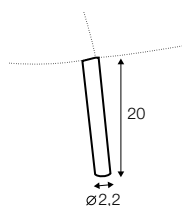

footstool 58x47

extra dimensions

depth of seat

depth of seat
without cushion

accessories

armrest cover and headrest cover

legs

no. 154B
wood