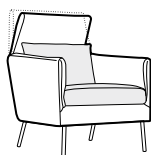

Penny

SITS

Penny

UPHOLSTERY

COMFORTS

COVERS

armchair

footstool 58x50

footstool 58x47

extra dimensions

depth of seat

depth of seat
without cushion

accessories

armrest cover and headrest cover

legs

no. 154B
wood

no. 160C
metal painted
black, grey
or brass gold
footstool
front: armchair

no. 160D
metal painted
black, grey
or brass gold
back: armchair