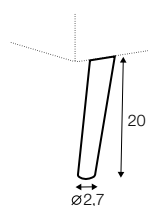

footstool 58x47

extra dimensions

depth of seat

depth of seat
without cushion

accessories

armrest cover and headrest cover

legs

no. 154B
wood